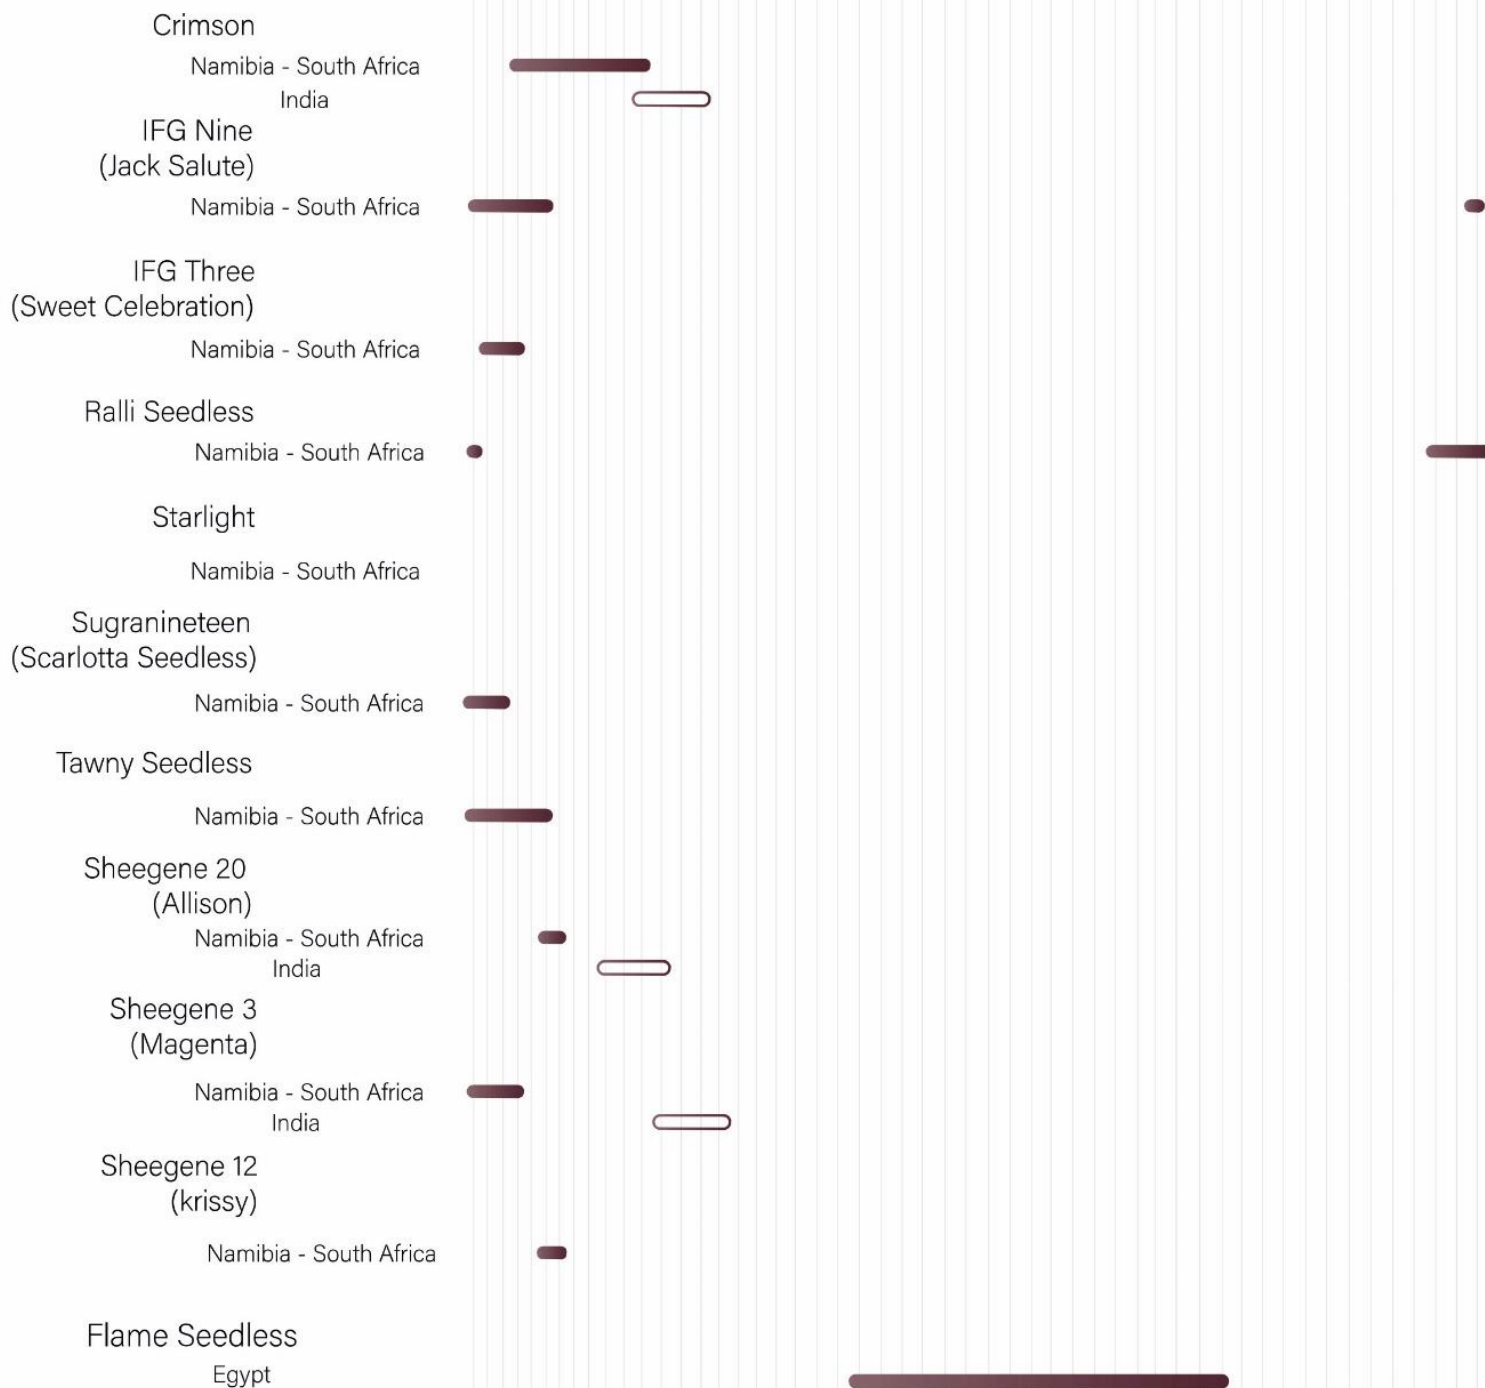

White Grapes

White Seedless

- Arrafifteen
 - Namibia - South Africa
 - India
- Grapaes (Early sweet)
 - Namibia - South Africa
 - Egypt
- Prime
 - Namibia - South Africa
 - Egypt
- Sugraone (Superior Seedless)
 - Namibia - South Africa
 - India
 - Egypt
- Sugratwelve (Coachella seedless)
 - Namibia - South Africa
- Thompson Seedless
 - Namibia - South Africa
 - India

Black Grapes

Black Seedless

- Autumn Royal
 - Namibia - South Africa
 - India
- IFG Sixteen (Sweet Flavors)
 - Namibia - South Africa
- Sugrathriteen (Midnight Beauty)
 - Namibia - South Africa
 - India
- Blagratwo (Melody)
 - Namibia - South Africa
 - India

Black Seeded

- Dan Ben Hannah
 - Namibia - South Africa

Red Grapes

Red Seedless

1 2 3 4 5 6 7 8 9 10 11 12 13 14 15 16 17 18 19 20 21 22 23 24 25 26 27 28 29 30 31 32 33 34 35 36 37 38 39 40 41 42 43 44 45 46 47 48 49 50 51 52

Red Seeded

Red Globe
Namibia - South Africa

Packaging

We can offer our grapes in different packaging:

Top Seal

4,5 Kg bags

Flowwrap

Clamshell